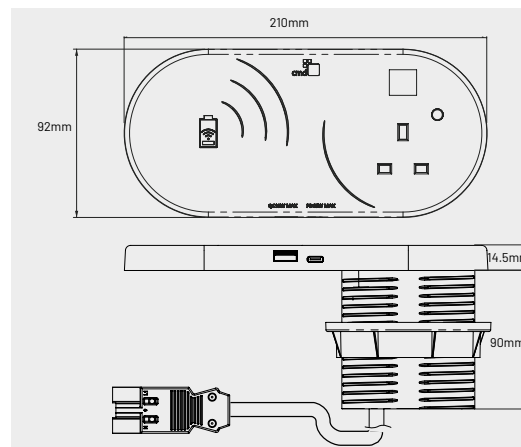

DATASHEET

Neptune

A fixed format in-desk power module offering 1x UK socket, resettable 3A circuit breaker and a dual port Type A/C adaptive fast charger with a maximum PD65W for charging laptops, tablets and smart phones.

KEY FEATURES

- 1 Convenient wireless charging
- 2 Plug and play docking station
- 3 Multi-function charging for all of your personal devices at once
- 4 Rapid customisable data option
- 5 Designed to fit in a standard 80mm desk grommet

DETAILS AND DIMENSIONS

Sockets

- x1 UK Socket
- x1 Thermal fuse
- x1 USB Type A
- x1 USB Type C
- x1 15W wireless charger
- 65W Total
- x1 Keystone blank

Desk Mount

- 80mm desk cut-out

ORDERING

Part Number	Colour	Sockets	Cord
73N001B	Black	x1 UK Socket, x1 thermal fuse x1 USB Type A x1 USB Type C x1 15W wireless charger 65W total	1m
73N001W	White	x1 UK Socket, x1 thermal fuse x1 USB Type A x1 USB Type C x1 15W wireless charger 65W total	1m