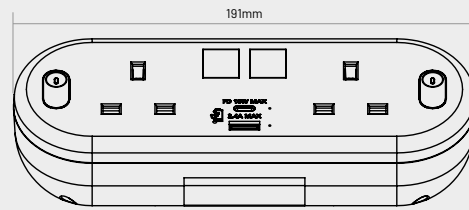

DATASHEET

Capsule Plus

A fixed format on-desk power module offering 2x UK sockets with individual neon switches, resettable 3A circuit breakers and a dual port Type A/C adaptive fast charger with a maximum PD65W for charging laptops, tablets and smart phones.

KEY FEATURES

- 1 2x UK sockets with individual neon switches
- 2 USB Type C provides a maximum of PD65W
- 3 USB Type A provides a maximum of PD18W
- 4 Includes a fixing c-clamp to fit desk thicknesses between 11mm and 30mm

DETAILS AND DIMENSIONS

Sockets

- 2 x Power
- 1 x Twin port Type A & C USB Charger
- 2x Individual On/Off Switches
- 2x Individual resettable 3A fuses

ORDERING

Part Number	Colour	Sockets	Cord
720001B	Black	2 x Power, 1 x Twin port Type A and C USB Charger, 2x Individual On/Off Switches, 2x Individual resettable 3A fuses	1.5m
720001W	White	2 x Power, 1 x Twin port Type A and C USB Charger, 2x Individual On/Off Switches, 2x Individual resettable 3A fuses	1.5m