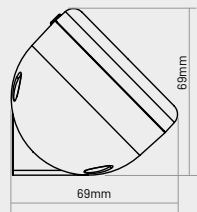

KEY FEATURES

- 1 2x UK sockets with individual neon switches
- 2 USB Type C provides a maximum of PD65W
- 3 USB Type A provides a maximum of PD18W
- 4 Includes a fixing c-clamp to fit desk thicknesses between 11mm and 30mm

DETAILS AND DIMENSIONS

Sockets

- 2 x Power
- 1 x Twin port Type A & C USB Charger
- 2x Individual On/Off Switches
- 2x Individual resettable 3A fuses

ORDERING

Part Number	Colour	Sockets	Cord
720001B	Black	2 x Power, 1 x Twin port Type A and C USB Charger, 2x Individual On/Off Switches, 2x Individual resettable 3A fuses	1.5m
720001W	White	2 x Power, 1 x Twin port Type A and C USB Charger, 2x Individual On/Off Switches, 2x Individual resettable 3A fuses	1.5m